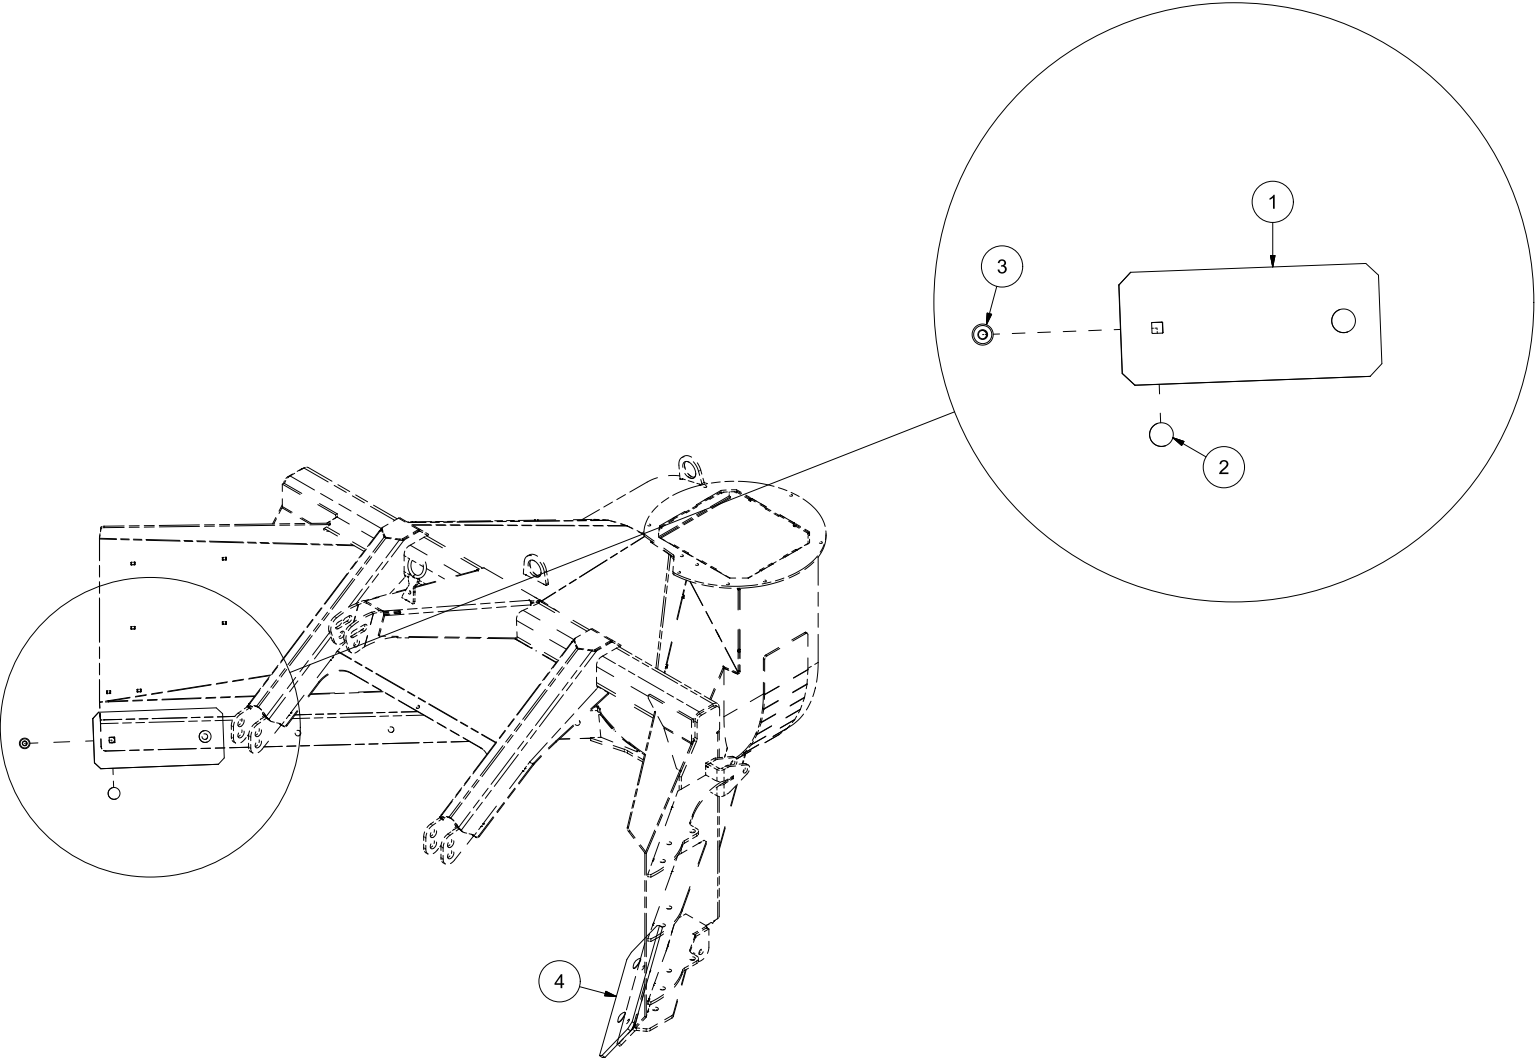

Pos	Qty	Article no	Designation
1	1	12512028	Wear steel 12x185x425
2	4	2344493	Locking screw M16x50 ElZn 8.8 DIN 603
3	4	2489175	Locking nut with flange M16 ElZn DIN 6926
4	1	12512029	Wear steel 12x185x585