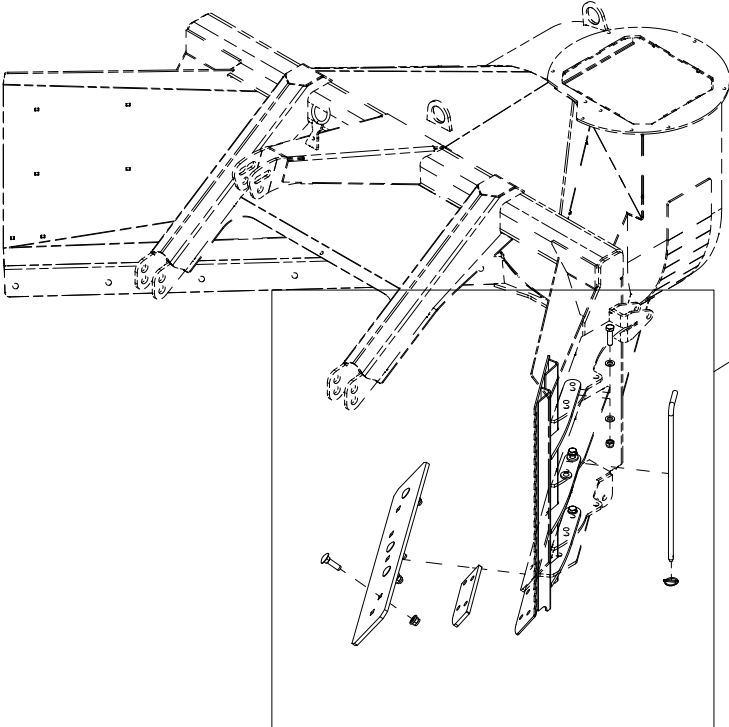

Pos	Qty	Article no	Designation
1	1	1251180	Side extension 1m Left VF230/252
2	3	2422495	Hexagon screw M16x60 EIZn 8.8 DIN 931
3	6	2531078	Washer M16 EIZn DIN 125
4	1	1251143	Rod attachment side extension VF230/252
5	3	2483613	Locking nut M16 EIZn DIN 985
6	1	2556138	Locking pin Ø6
7	1	12512039	Shims wear steel side extension 12 mm
8	4	2489175	Locking nut with flange M16 EIZn DIN 6926
9	4	2344495	Locking screw M16x60 EIZn 8.8 DIN 603
10	1	12512038	Left wear steel side extension 12x185x875