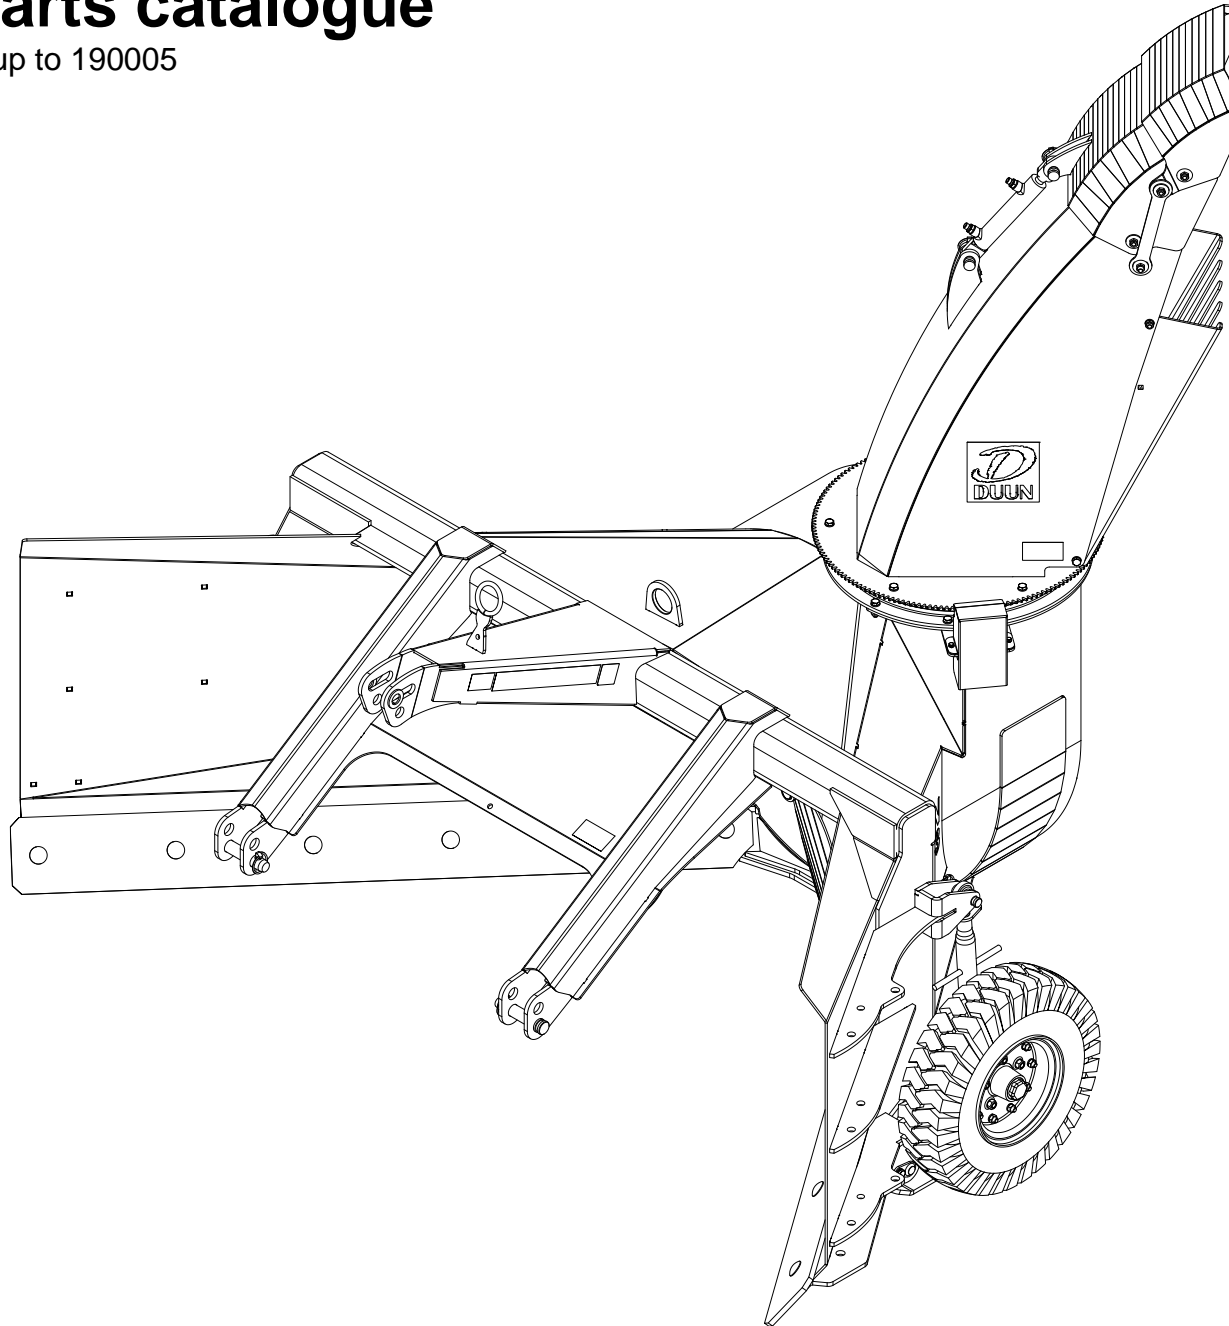

VF253 Spare parts catalogue

Serial number: from 140001 | up to 190005

CONTENT.....	2
25128001 HULL	4
25128002 EJECTOR FAN.....	6
25128003 EJECTOR SPOUT	8
25128004 BREAKDOWN FLAP	10
25128005 CYLINDER EJECTOR SPOUT.....	12
25128006 STRUT EJECTOR SPOUT	14
25128007 SKID PAD	16
25128008 RIGHT SIDE EXTENSION 1,0M	18
25128009 RIGHT SIDE EXTENSION 1,6M	20
25128010 LEFT SIDE EXTENSION 1,0M	22
25128011 DOUBLE WEAR STEEL.....	24
25128012 REAR SKID PAD	26
25128013 WHEEL.....	28

Pos	Qty	Article no	Designation
1	2	2551730	Drawbar bolt cat. 2 Ø28x95
2	2	2556142	Locking pin Ø10x40
3	1	12512001	Hull VF253
4	2	2935113	Sticker VF253 450x138
5	1	2935121	Sticker 45x309 Snow blower 540 rpm collection plate
6	1	2935063	Sticker 68x40 CE
7	1	2935088	Sticker 90x48 Risk of hand crushing
9	1	12512020	Right wear steel 12x170x1645
10	1	12512021	Left wear steel 12x170x1500
11	2	2533095	Washer Ø26/45x4
12	2	2531078	Washer M16 EIZn DIN 125
13	2	2534078	Spring washer M16 EIZn DIN 127
14	2	2422485	Hexagon screw M16x30 EIZn 8.8 DIN 933
15	11	2489175	Locking nut with flange M16 EIZn DIN 6926
16	11	2344491	Locking screw M16x45 EIZn 8.8 DIN 603
17	1	12512036	Wear steel fan housing 90 cm