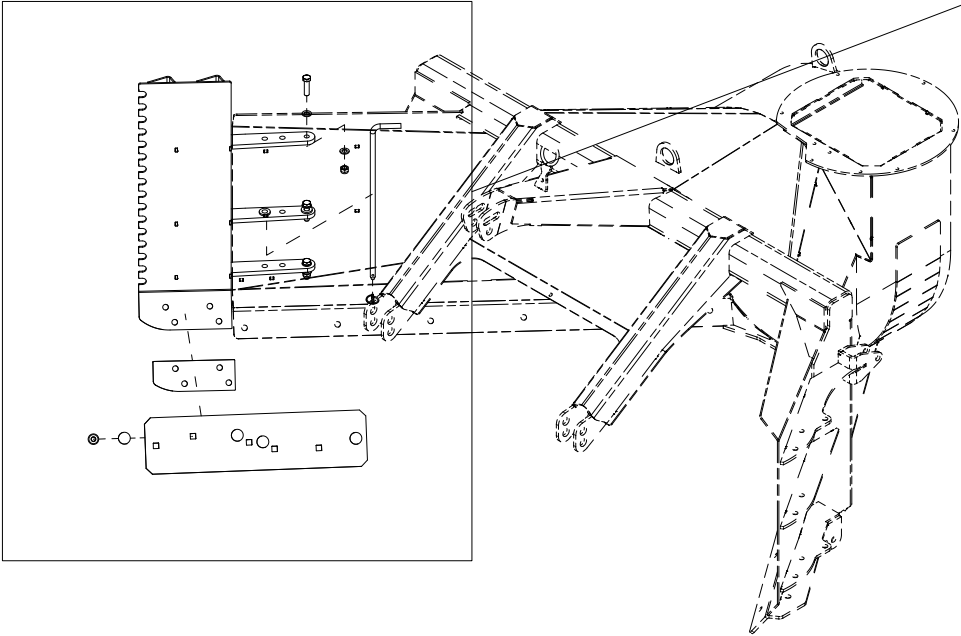

Pos	Qty	Article no	Designation
1	1	1251173	Right side extension 1,0 m
2	1	2556138	Locking pin Ø6
3	1	1251143	Rod attachment side extension VF230/252
4	3	2422495	Hexagon screw M16x60 EIZn 8.8 DIN 931
5	3	2483613	Locking nut M16 EIZn DIN 985
6	6	2531078	Washer M16 EIZn DIN 125
7	4	2489175	Locking nut with flange M16 EIZn DIN 6926
8	4	2344495	Locking screw M16x60 EIZn 8.8 DIN 603
9	1	12512039	Shims wear steel side extension 12 mm
10	1	12512037	Right wear steel side extension 12x185x725