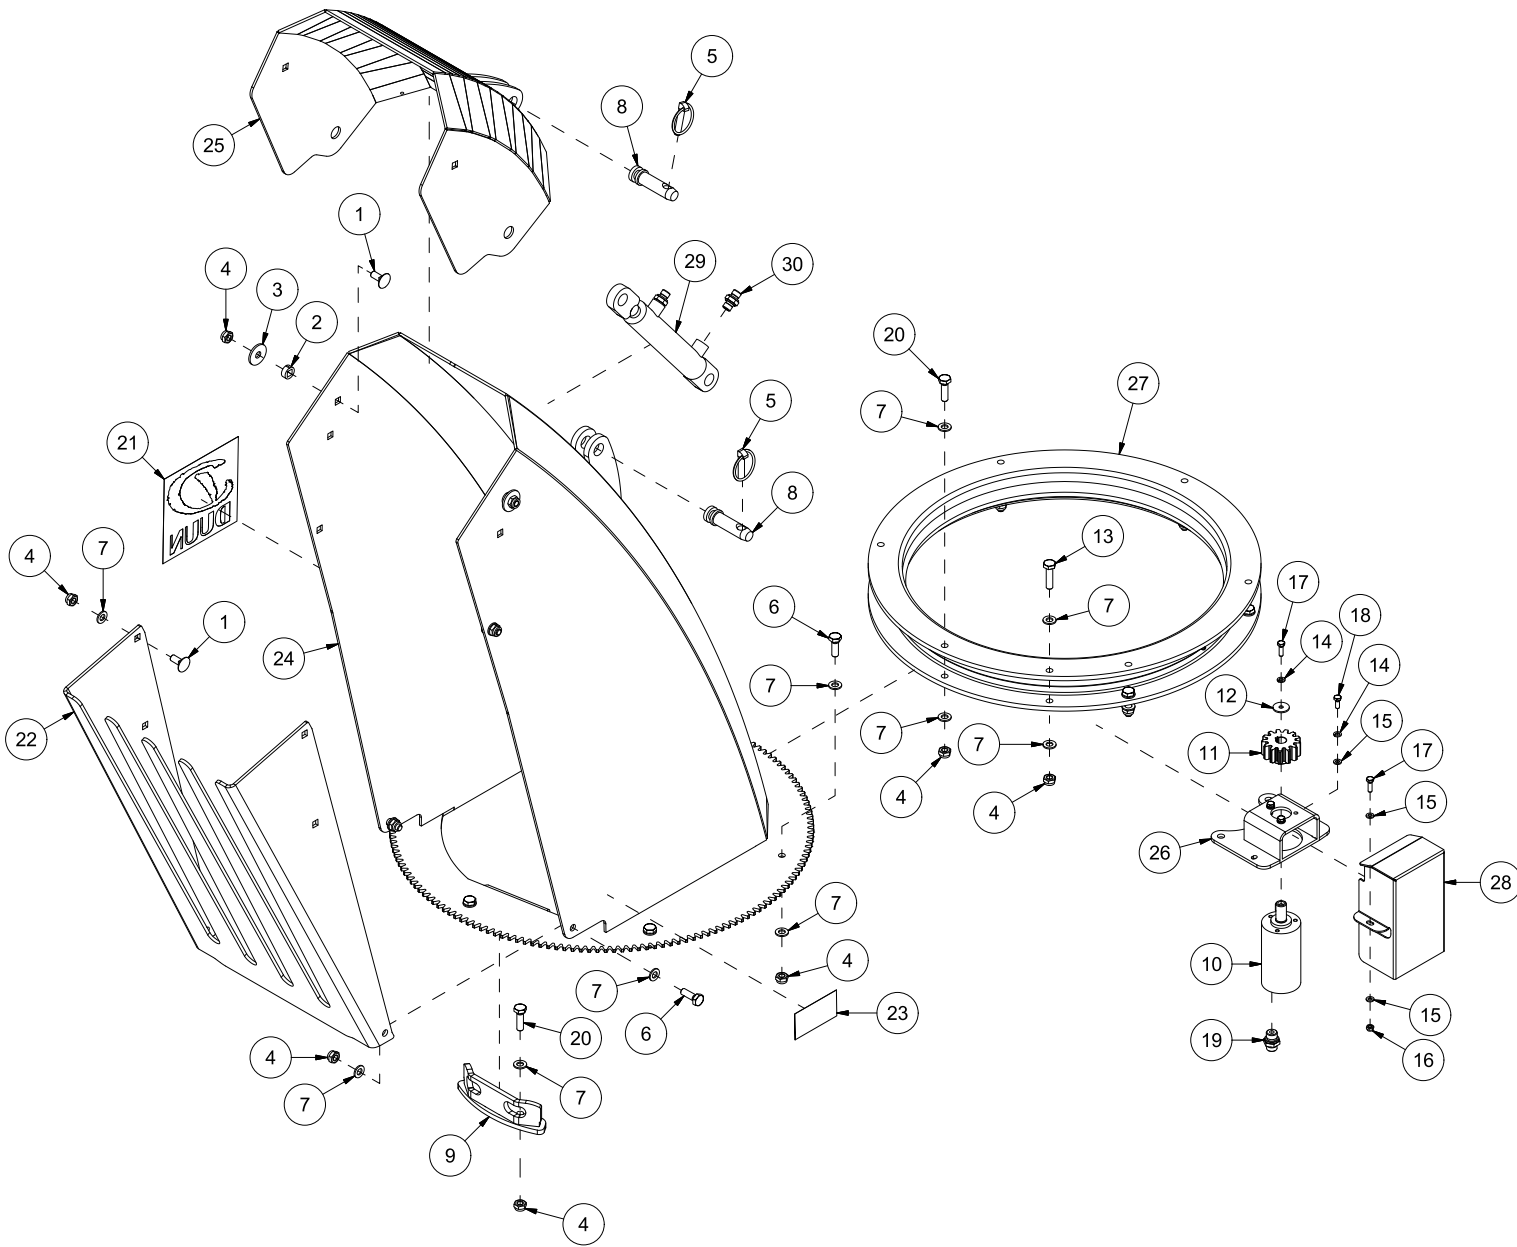

Pos	Qty	Article no	Designation
1	4	2344330	Locking screw M10x25 EIZn 8.8 DIN 603
2	2	1252039	Bearing washer
3	2	2533065	Body washer ø11/35x3
4	21	2483610	Locking nut M10 EIZn DIN 985
5	2	2556142	Locking pin Ø10x40
6	8	2422299	Hexagon screw M10x30 EIZn 8.8 DIN 933
7	36	2531060	Washer M10 EIZn DIN 125
8	2	2526317	Bolt Ø19,8x45
9	1	1251152	Stop against hull
10	1	2955505	Hydraulic motor 31,8 ccm
11	1	2964105	Cog wheel module 4
12	1	1251198	Washer for cog wheel
13	2	2422303	Hexagon screw M10x40 EIZn 8.8 DIN 931
14	4	2538039	Spring washer M6 A4 DIN 127
15	7	2537036	Washer M6 A4 DIN 125
16	2	2483808	Locking nut M6 A4 DIN 985
17	3	2426205	Hexagon screw M6x20 A4 DIN933
18	3	2426200	Hexagon screw M6x16 A4 DIN 933
19	2	2957759	Hexagon nipple GEK BSP 3/8" L10 ED
20	7	2422301	Hexagon screw M10x35 EIZn 8.8 DIN 933
21	1	2935150	Sticker 160x160
22	1	12512014	Grate
23	2	2935088	Sticker 90x48 Risk of hand crushing
24	1	12512004	Ejector spout 90 cm
25	1	12512012	Outlet flap 90 cm
26	1	12512015	Bracket f/oil engine
27	1	12512007	Ball bearing ring Ø600
28	1	12512006	Cover o/hydraulic motor
29	1	2955362	Cylinder 32x20x125 H20H20
30	2	2957754	Hexagon nipple GEK BSP 1/4" L10 ED