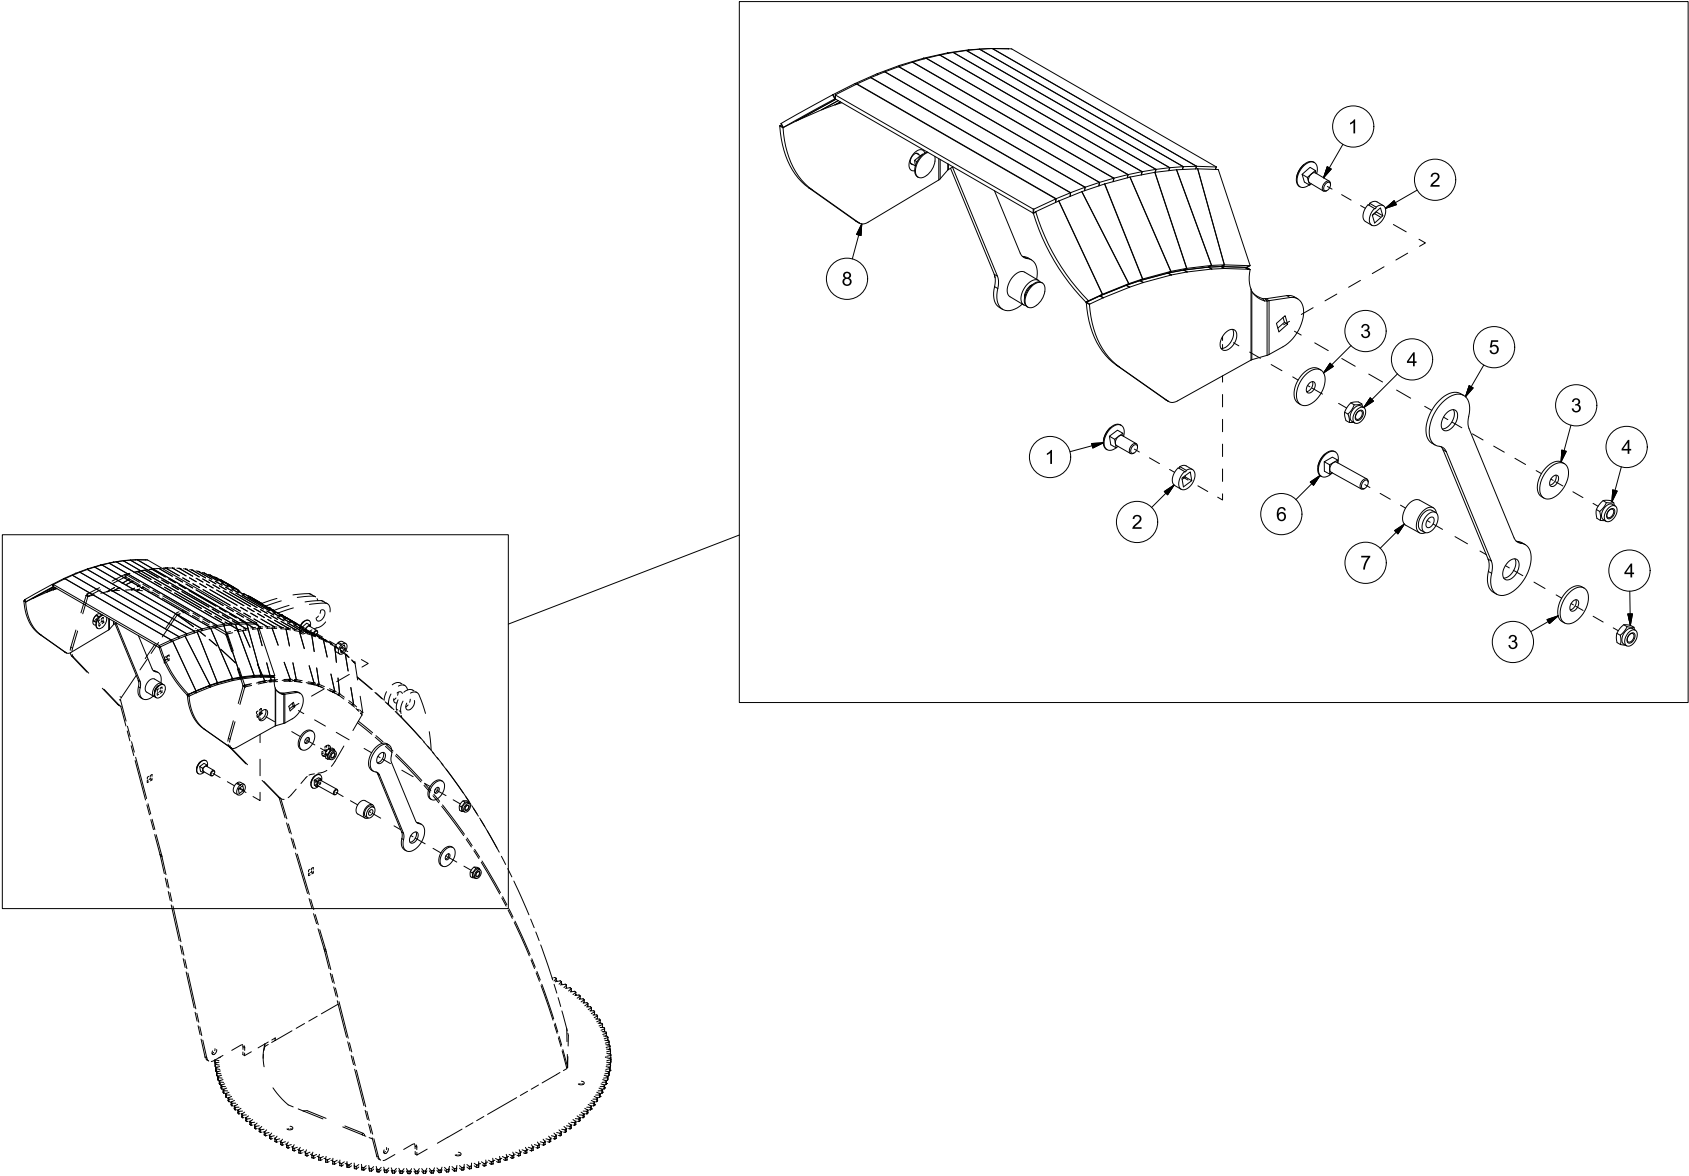

Pos	Qty	Article no	Designation
1	4	2344330	Locking screw M10x25 EIZn 8.8 DIN 603
2	4	1252039	Bearing washer
3	6	2533065	Body washer ø11/35x3
4	6	2483610	Locking nut M10 EIZn DIN 985
5	2	1252037	Strut for breakdown flap
6	2	2344335	Locking screw M10x45 EIZn 8.8 DIN 603
7	2	1252041	Bearing sleeve on spout
8	1	12512009	Breakdown flap 90 cm