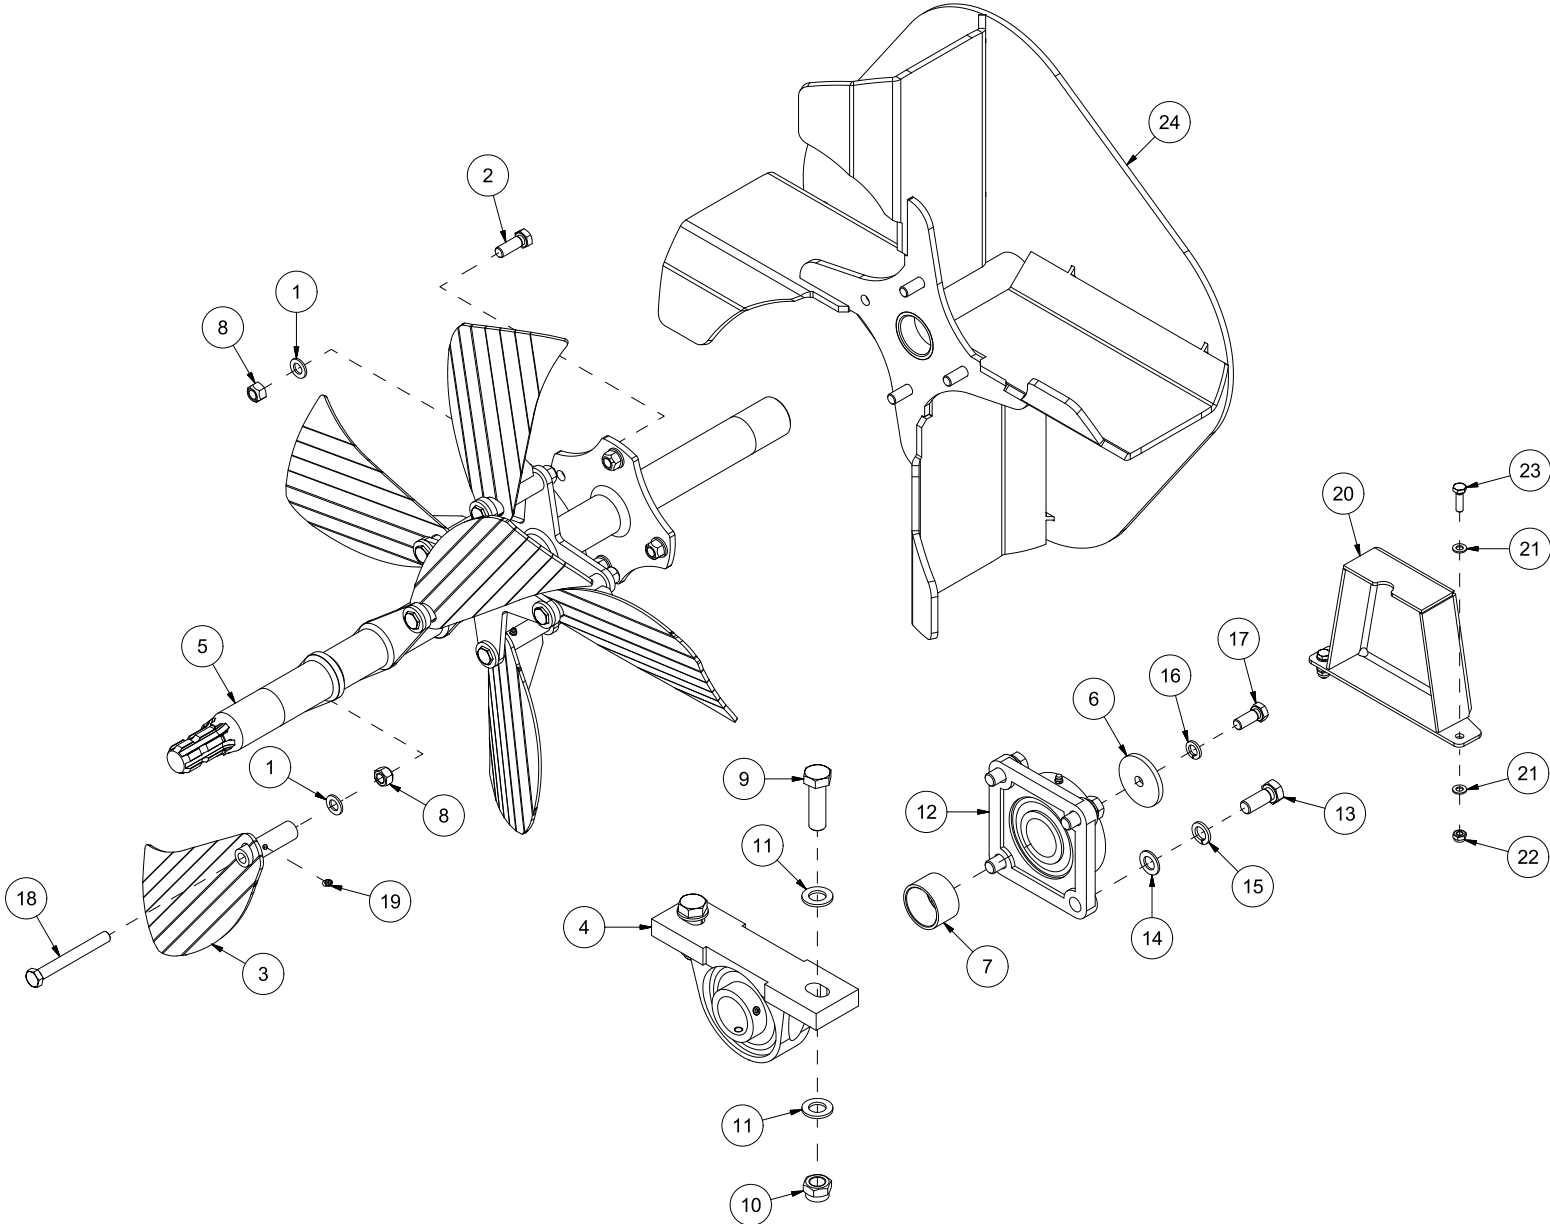

VF253 Spare parts catalogue

Serial number: from 140001 | up to 190005

CONTENT.....	2
25128001 HULL	4
25128002 EJECTOR FAN.....	6
25128003 EJECTOR SPOUT	8
25128004 BREAKDOWN FLAP	10
25128005 CYLINDER EJECTOR SPOUT.....	12
25128006 STRUT EJECTOR SPOUT	14
25128007 SKID PAD	16
25128008 RIGHT SIDE EXTENSION 1,0M	18
25128009 RIGHT SIDE EXTENSION 1,6M	20
25128010 LEFT SIDE EXTENSION 1,0M	22
25128011 DOUBLE WEAR STEEL.....	24
25128012 REAR SKID PAD	26
25128013 WHEEL.....	28

Pos	Qty	Article no	Designation
1	2	2551730	Drawbar bolt cat. 2 Ø28x95
2	2	2556142	Locking pin Ø10x40
3	1	12512001	Hull VF253
4	2	2935113	Sticker VF253 450x138
5	1	2935121	Sticker 45x309 Snow blower 540 rpm collection plate
6	1	2935063	Sticker 68x40 CE
7	1	2935088	Sticker 90x48 Risk of hand crushing
9	1	12512020	Right wear steel 12x170x1645
10	1	12512021	Left wear steel 12x170x1500
11	2	2533095	Washer Ø26/45x4
12	2	2531078	Washer M16 EIZn DIN 125
13	2	2534078	Spring washer M16 EIZn DIN 127
14	2	2422485	Hexagon screw M16x30 EIZn 8.8 DIN 933
15	11	2489175	Locking nut with flange M16 EIZn DIN 6926
16	11	2344491	Locking screw M16x45 EIZn 8.8 DIN 603
17	1	12512036	Wear steel fan housing 90 cm

Pos	Qty	Article no	Designation
1	4	2344330	Locking screw M10x25 EIZn 8.8 DIN 603
2	4	1252039	Bearing washer
3	6	2533065	Body washer ø11/35x3
4	6	2483610	Locking nut M10 EIZn DIN 985
5	2	1252037	Strut for breakdown flap
6	2	2344335	Locking screw M10x45 EIZn 8.8 DIN 603
7	2	1252041	Bearing sleeve on spout
8	1	12512009	Breakdown flap 90 cm

Pos	Qty	Article no	Designation
1	2	1252133	Shaft pin for wheel
2	2	2941520	Wheel 6.00x9 10L Compl. w/rim
3	2	2531078	Washer M16 EIZn DIN 125
4	2	2534078	Spring washer M16 EIZn DIN 127
5	2	2422489	Hexagon screw M16x40 EIZn 8.8 DIN 933
6	2	2941621	Hub no. 21 without shaft pin