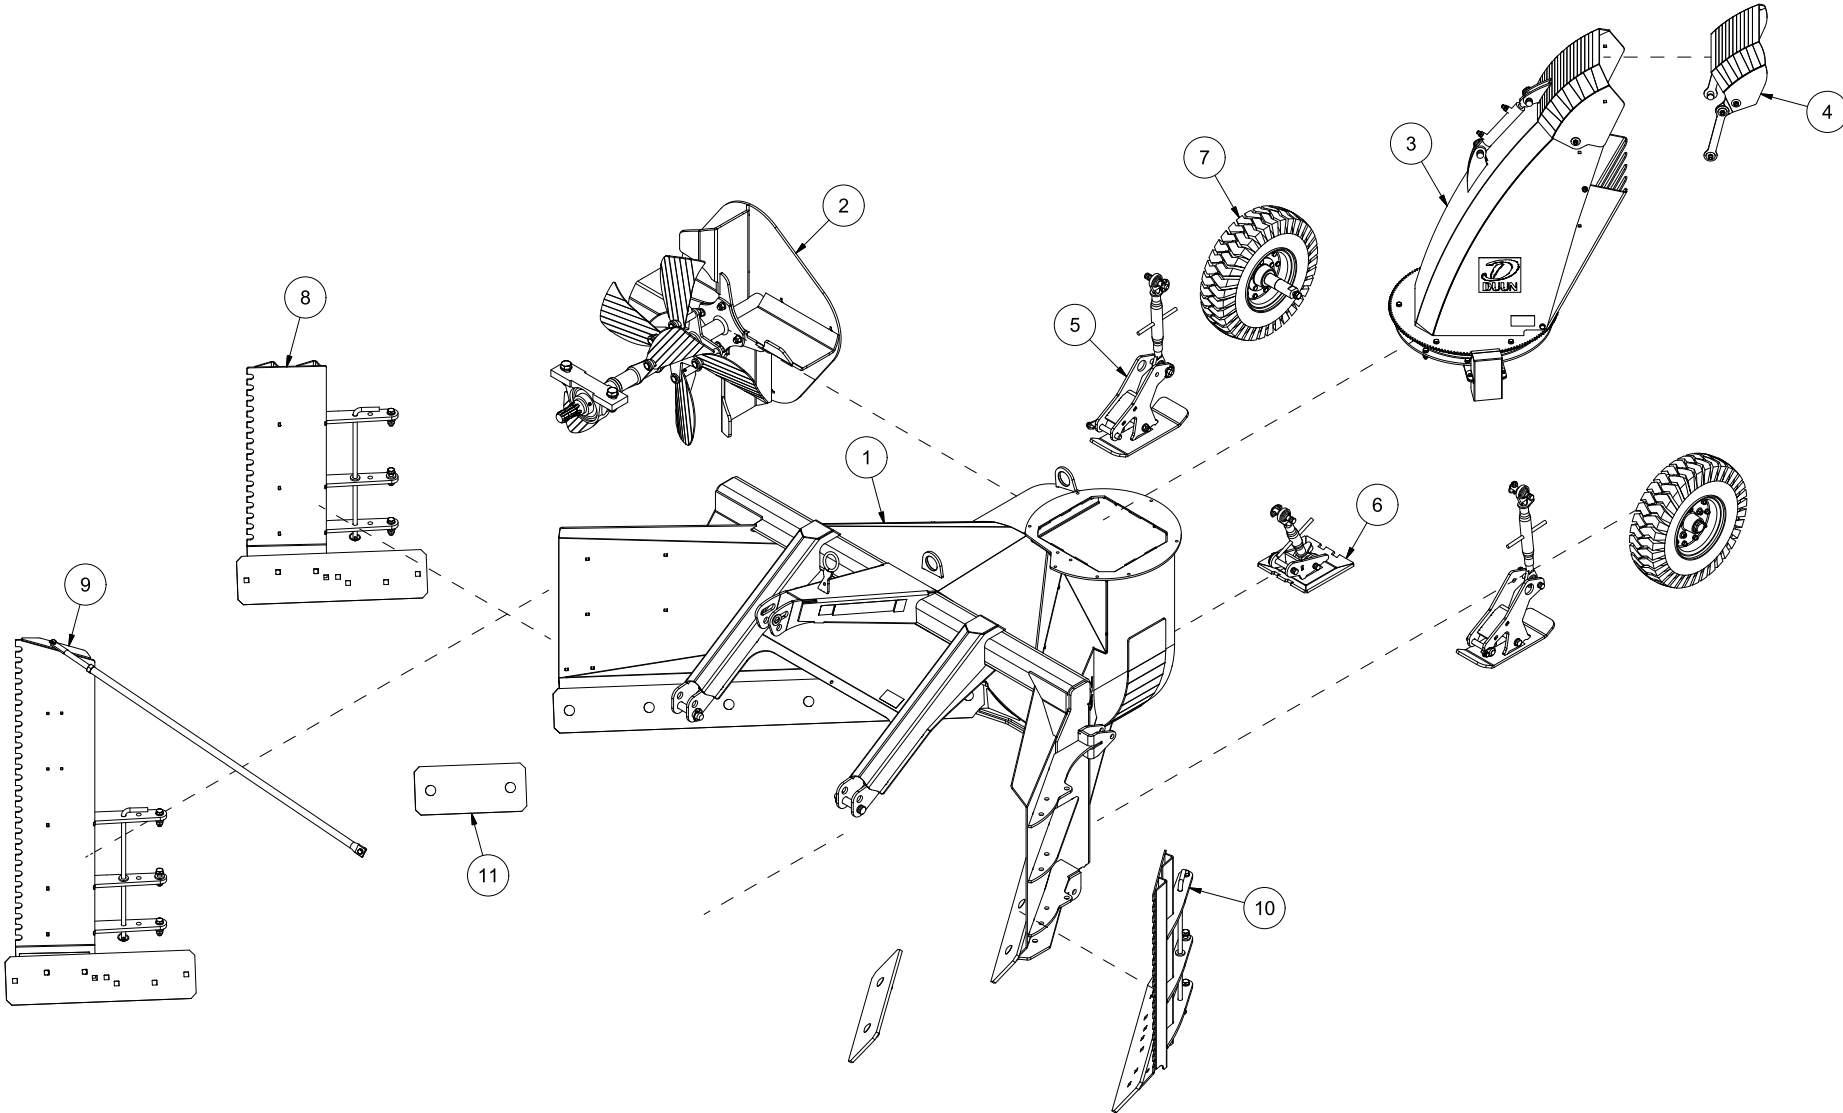

VF253 Spare parts catalogue

Serial number: from 140001 | up to 190005

CONTENT.....	2
25128001 HULL	4
25128002 EJECTOR FAN.....	6
25128003 EJECTOR SPOUT	8
25128004 BREAKDOWN FLAP	10
25128005 CYLINDER EJECTOR SPOUT.....	12
25128006 STRUT EJECTOR SPOUT	14
25128007 SKID PAD	16
25128008 RIGHT SIDE EXTENSION 1,0M	18
25128009 RIGHT SIDE EXTENSION 1,6M	20
25128010 LEFT SIDE EXTENSION 1,0M	22
25128011 DOUBLE WEAR STEEL.....	24
25128012 REAR SKID PAD	26
25128013 WHEEL.....	28

Pos	Qty	Article no	Designation
1	2	2551730	Drawbar bolt cat. 2 Ø28x95
2	2	2556142	Locking pin Ø10x40
3	1	12512001	Hull VF253
4	2	2935113	Sticker VF253 450x138
5	1	2935121	Sticker 45x309 Snow blower 540 rpm collection plate
6	1	2935063	Sticker 68x40 CE
7	1	2935088	Sticker 90x48 Risk of hand crushing
9	1	12512020	Right wear steel 12x170x1645
10	1	12512021	Left wear steel 12x170x1500
11	2	2533095	Washer Ø26/45x4
12	2	2531078	Washer M16 EIZn DIN 125
13	2	2534078	Spring washer M16 EIZn DIN 127
14	2	2422485	Hexagon screw M16x30 EIZn 8.8 DIN 933
15	11	2489175	Locking nut with flange M16 EIZn DIN 6926
16	11	2344491	Locking screw M16x45 EIZn 8.8 DIN 603
17	1	12512036	Wear steel fan housing 90 cm