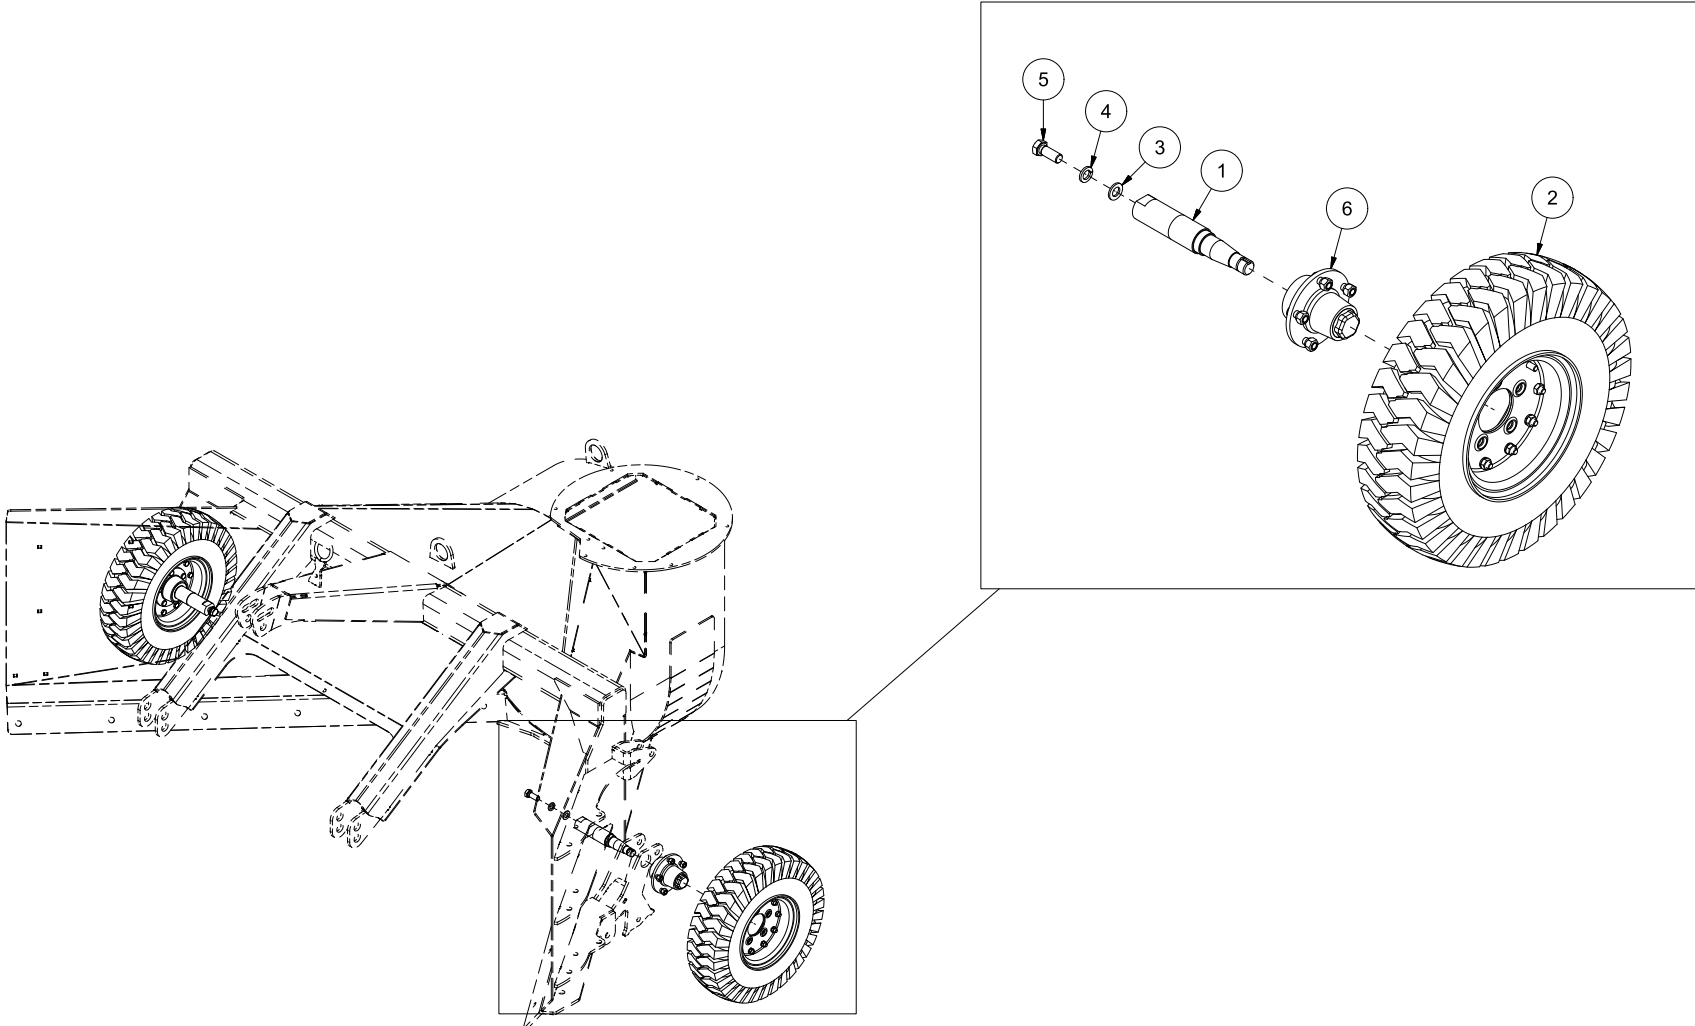

Pos	Qty	Article no	Designation
1	2	1252133	Shaft pin for wheel
2	2	2941520	Wheel 6.00x9 10L Compl. w/rim
3	2	2531078	Washer M16 EIZn DIN 125
4	2	2534078	Spring washer M16 EIZn DIN 127
5	2	2422489	Hexagon screw M16x40 EIZn 8.8 DIN 933
6	2	2941621	Hub no. 21 without shaft pin