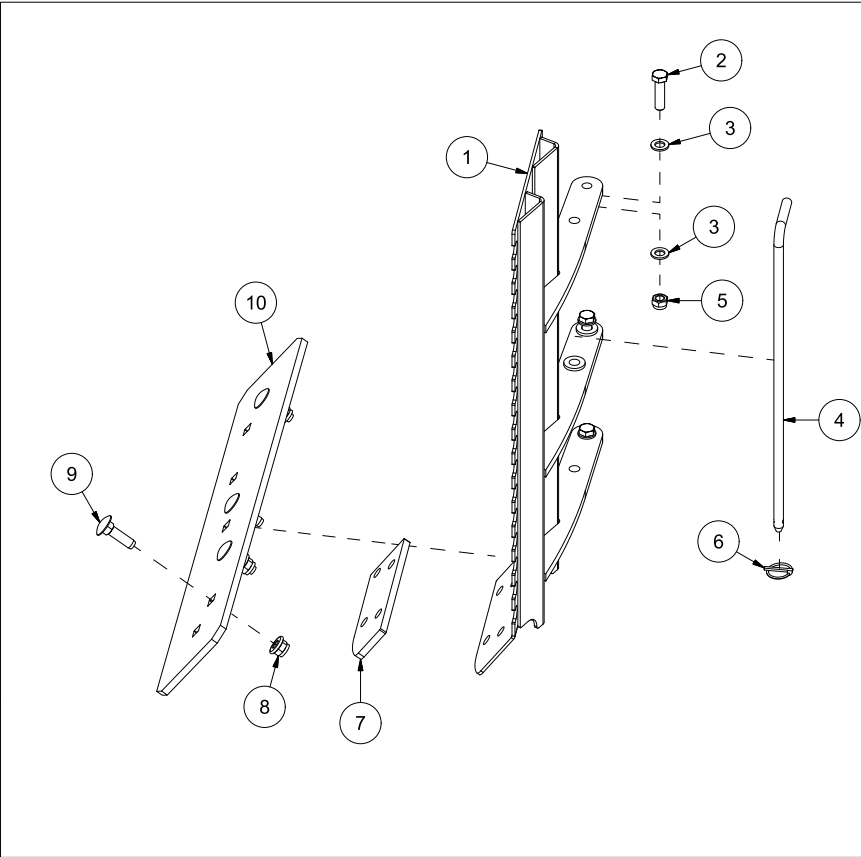

Pos	Qty	Article no	Designation
1	1	1251180	Side extension 1m Left VF230/252
2	3	2422495	Hexagon screw M16x60 EIZn 8.8 DIN 931
3	6	2531078	Washer M16 EIZn DIN 125
4	1	1251143	Rod attachment side extension VF230/252
5	3	2483613	Locking nut M16 EIZn DIN 985
6	1	2556138	Locking pin Ø6
7	1	12512039	Shims wear steel side extension 12 mm
8	4	2489175	Locking nut with flange M16 EIZn DIN 6926
9	4	2344495	Locking screw M16x60 EIZn 8.8 DIN 603
10	1	12512038	Left wear steel side extension 12x185x875