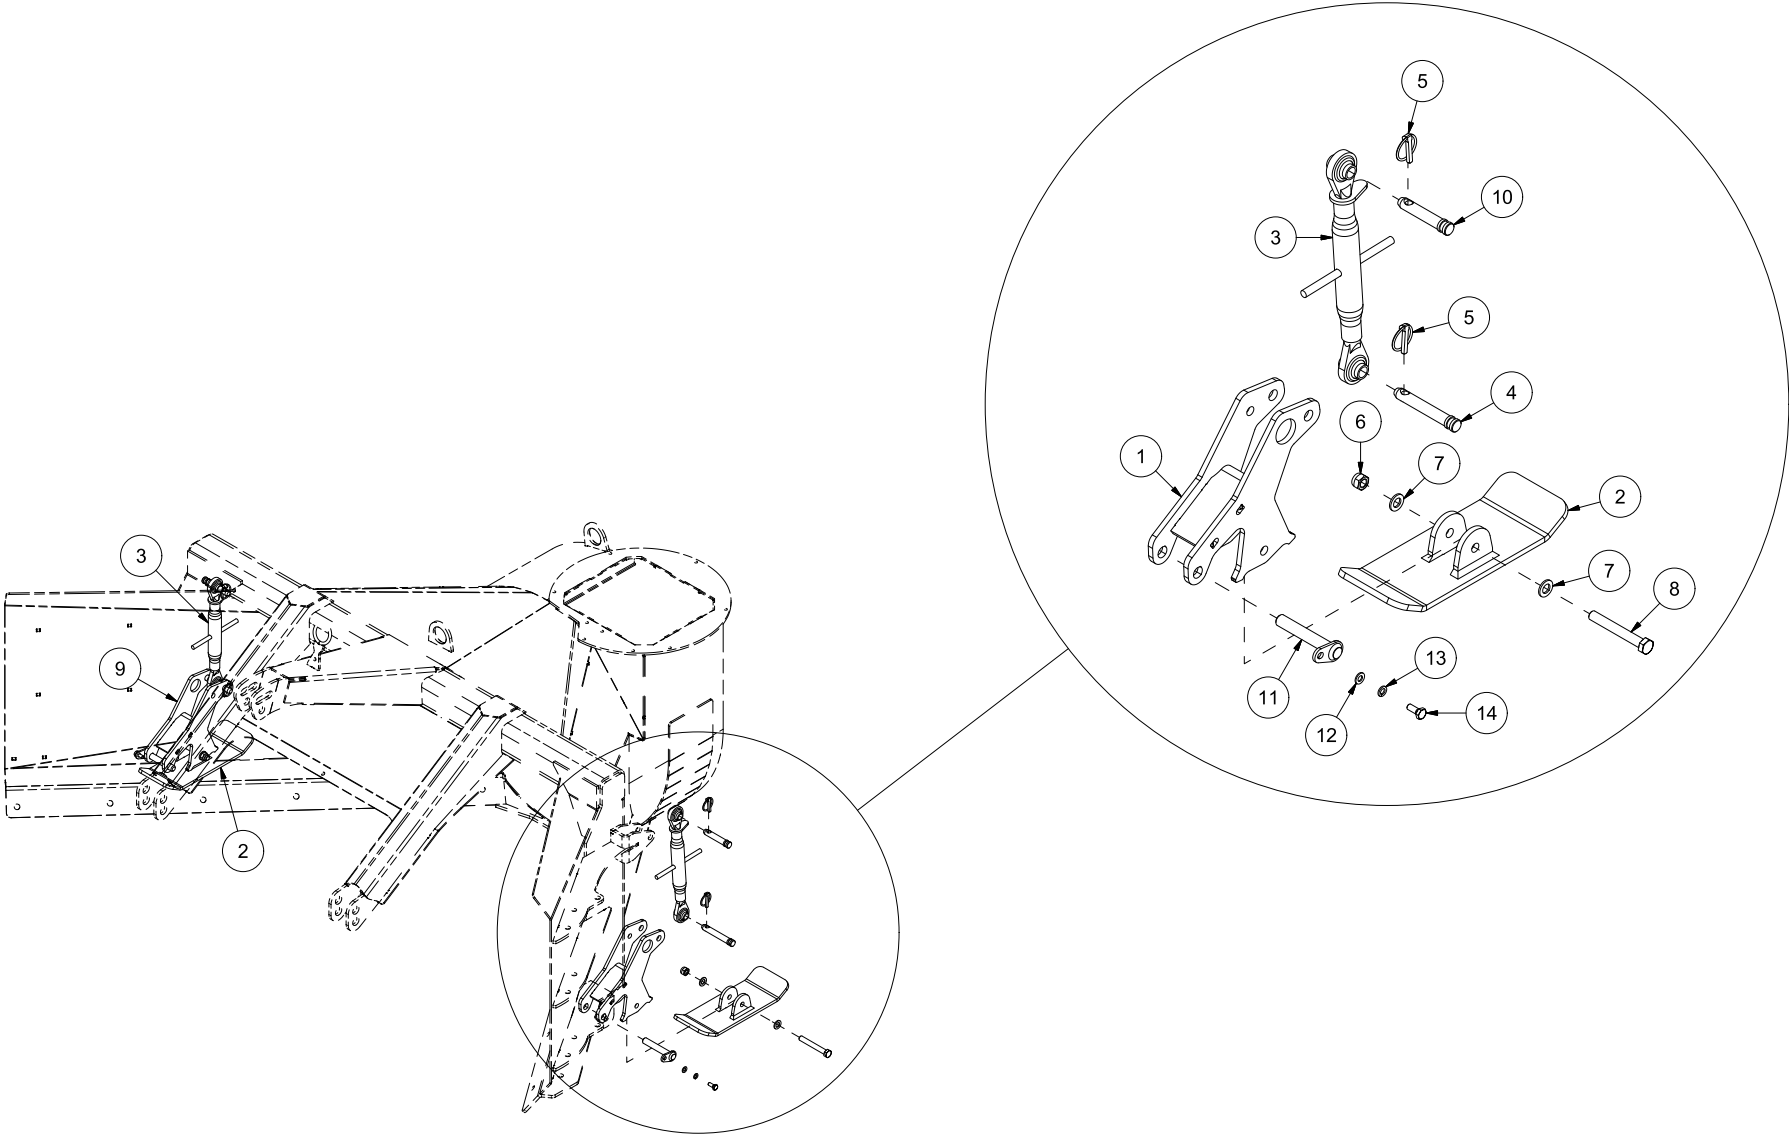

VF253 Spare parts catalogue

Serial number: from 140001 | up to 190005

CONTENT.....	2
25128001 HULL	4
25128002 EJECTOR FAN.....	6
25128003 EJECTOR SPOUT	8
25128004 BREAKDOWN FLAP	10
25128005 CYLINDER EJECTOR SPOUT.....	12
25128006 STRUT EJECTOR SPOUT	14
25128007 SKID PAD	16
25128008 RIGHT SIDE EXTENSION 1,0M	18
25128009 RIGHT SIDE EXTENSION 1,6M	20
25128010 LEFT SIDE EXTENSION 1,0M	22
25128011 DOUBLE WEAR STEEL.....	24
25128012 REAR SKID PAD	26
25128013 WHEEL.....	28

Pos	Qty	Article no	Designation
1	2	2551730	Drawbar bolt cat. 2 Ø28x95
2	2	2556142	Locking pin Ø10x40
3	1	12512001	Hull VF253
4	2	2935113	Sticker VF253 450x138
5	1	2935121	Sticker 45x309 Snow blower 540 rpm collection plate
6	1	2935063	Sticker 68x40 CE
7	1	2935088	Sticker 90x48 Risk of hand crushing
9	1	12512020	Right wear steel 12x170x1645
10	1	12512021	Left wear steel 12x170x1500
11	2	2533095	Washer Ø26/45x4
12	2	2531078	Washer M16 EIZn DIN 125
13	2	2534078	Spring washer M16 EIZn DIN 127
14	2	2422485	Hexagon screw M16x30 EIZn 8.8 DIN 933
15	11	2489175	Locking nut with flange M16 EIZn DIN 6926
16	11	2344491	Locking screw M16x45 EIZn 8.8 DIN 603
17	1	12512036	Wear steel fan housing 90 cm

Pos	Qty	Article no	Designation
1	4	2344330	Locking screw M10x25 EIZn 8.8 DIN 603
2	4	1252039	Bearing washer
3	6	2533065	Body washer ø11/35x3
4	6	2483610	Locking nut M10 EIZn DIN 985
5	2	1252037	Strut for breakdown flap
6	2	2344335	Locking screw M10x45 EIZn 8.8 DIN 603
7	2	1252041	Bearing sleeve on spout
8	1	12512009	Breakdown flap 90 cm

Pos	Qty	Article no	Designation
1	2	1252133	Shaft pin for wheel
2	2	2941520	Wheel 6.00x9 10L Compl. w/rim
3	2	2531078	Washer M16 EIZn DIN 125
4	2	2534078	Spring washer M16 EIZn DIN 127
5	2	2422489	Hexagon screw M16x40 EIZn 8.8 DIN 933
6	2	2941621	Hub no. 21 without shaft pin