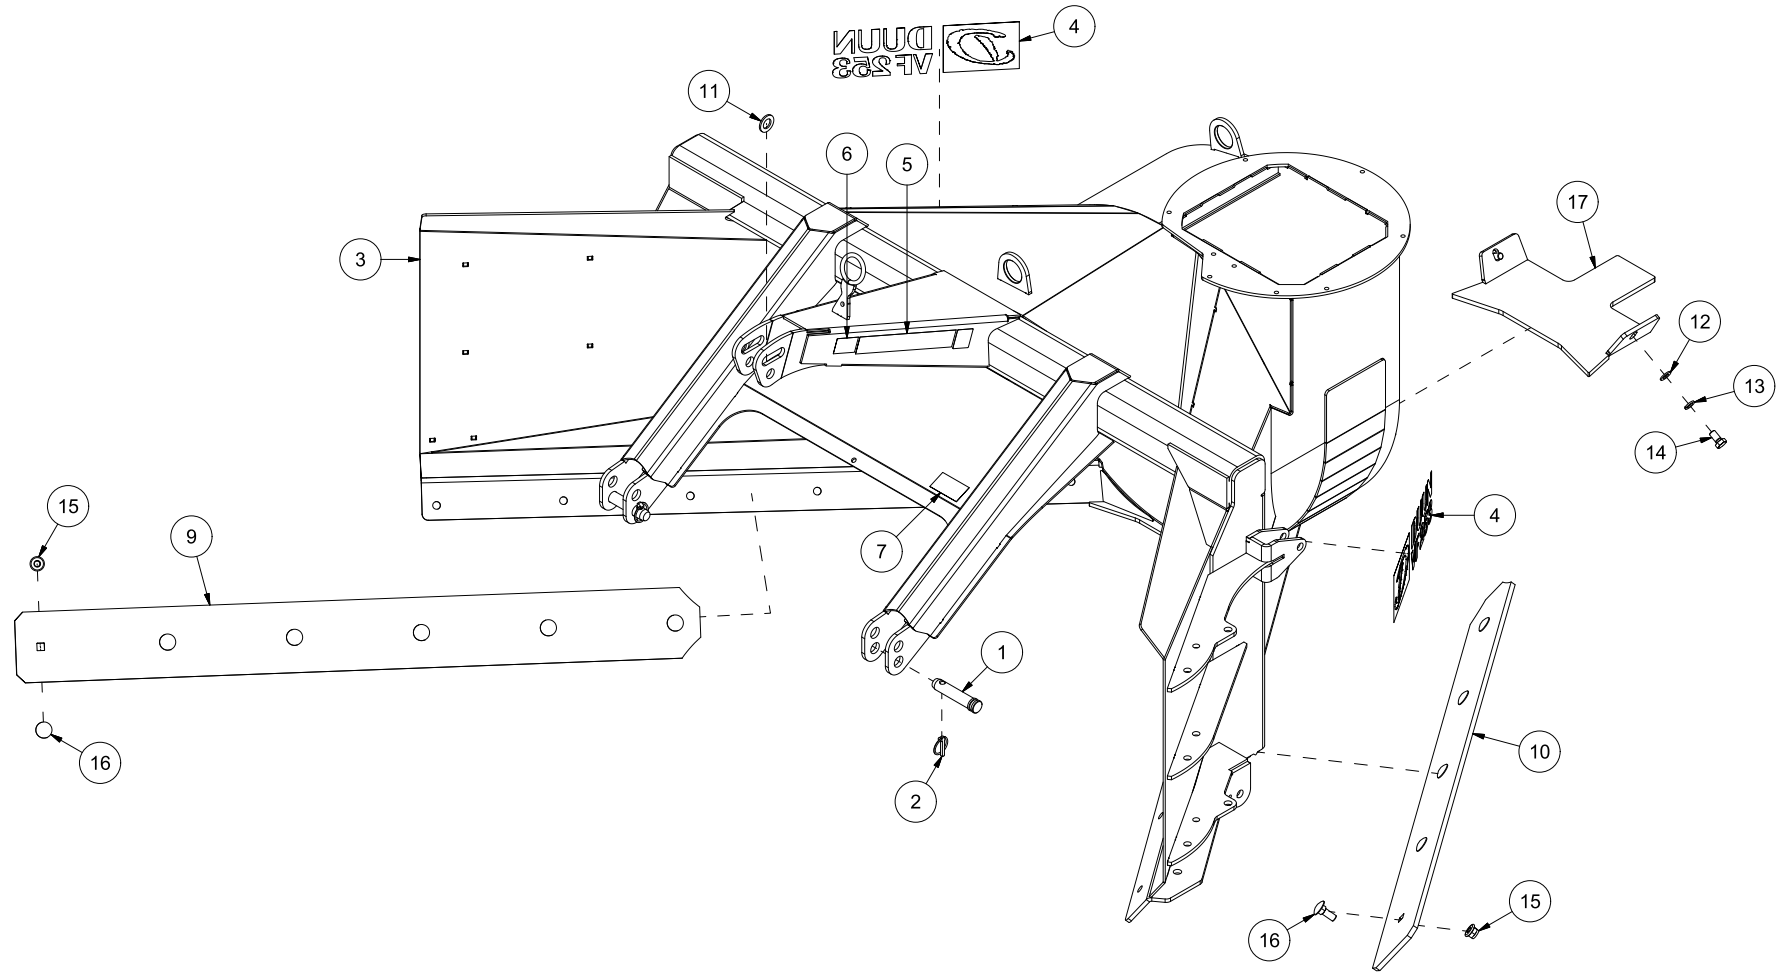

VF253 Spare parts catalogue

Serial number: from 140001 | up to 190005

CONTENT.....	2
25128001 HULL	4
25128002 EJECTOR FAN.....	6
25128003 EJECTOR SPOUT	8
25128004 BREAKDOWN FLAP	10
25128005 CYLINDER EJECTOR SPOUT.....	12
25128006 STRUT EJECTOR SPOUT	14
25128007 SKID PAD	16
25128008 RIGHT SIDE EXTENSION 1,0M	18
25128009 RIGHT SIDE EXTENSION 1,6M	20
25128010 LEFT SIDE EXTENSION 1,0M	22
25128011 DOUBLE WEAR STEEL.....	24
25128012 REAR SKID PAD	26
25128013 WHEEL.....	28

Pos	Qty	Article no	Designation
1	2	2551730	Drawbar bolt cat. 2 Ø28x95
2	2	2556142	Locking pin Ø10x40
3	1	12512001	Hull VF253
4	2	2935113	Sticker VF253 450x138
5	1	2935121	Sticker 45x309 Snow blower 540 rpm collection plate
6	1	2935063	Sticker 68x40 CE
7	1	2935088	Sticker 90x48 Risk of hand crushing
9	1	12512020	Right wear steel 12x170x1645
10	1	12512021	Left wear steel 12x170x1500
11	2	2533095	Washer Ø26/45x4
12	2	2531078	Washer M16 EIZn DIN 125
13	2	2534078	Spring washer M16 EIZn DIN 127
14	2	2422485	Hexagon screw M16x30 EIZn 8.8 DIN 933
15	11	2489175	Locking nut with flange M16 EIZn DIN 6926
16	11	2344491	Locking screw M16x45 EIZn 8.8 DIN 603
17	1	12512036	Wear steel fan housing 90 cm

Pos	Qty	Article no	Designation
1	4	2344330	Locking screw M10x25 EIZn 8.8 DIN 603
2	4	1252039	Bearing washer
3	6	2533065	Body washer ø11/35x3
4	6	2483610	Locking nut M10 EIZn DIN 985
5	2	1252037	Strut for breakdown flap
6	2	2344335	Locking screw M10x45 EIZn 8.8 DIN 603
7	2	1252041	Bearing sleeve on spout
8	1	12512009	Breakdown flap 90 cm

Pos	Qty	Article no	Designation
1	2	1252133	Shaft pin for wheel
2	2	2941520	Wheel 6.00x9 10L Compl. w/rim
3	2	2531078	Washer M16 EIZn DIN 125
4	2	2534078	Spring washer M16 EIZn DIN 127
5	2	2422489	Hexagon screw M16x40 EIZn 8.8 DIN 933
6	2	2941621	Hub no. 21 without shaft pin